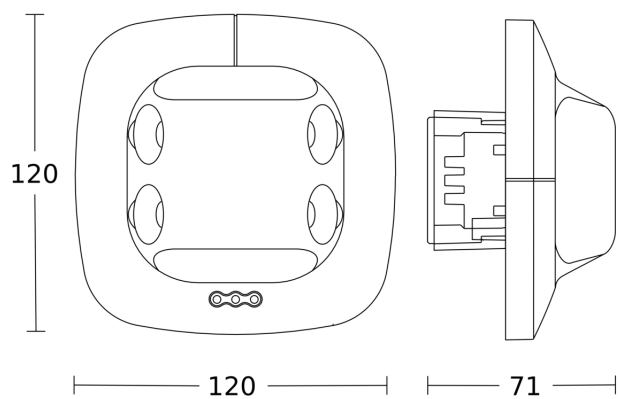

Dual US

COM1 - in-ceiling installation
EAN 4007841 079598
Article number 079598

Dimension Drawing 1

Dimension Drawing 2